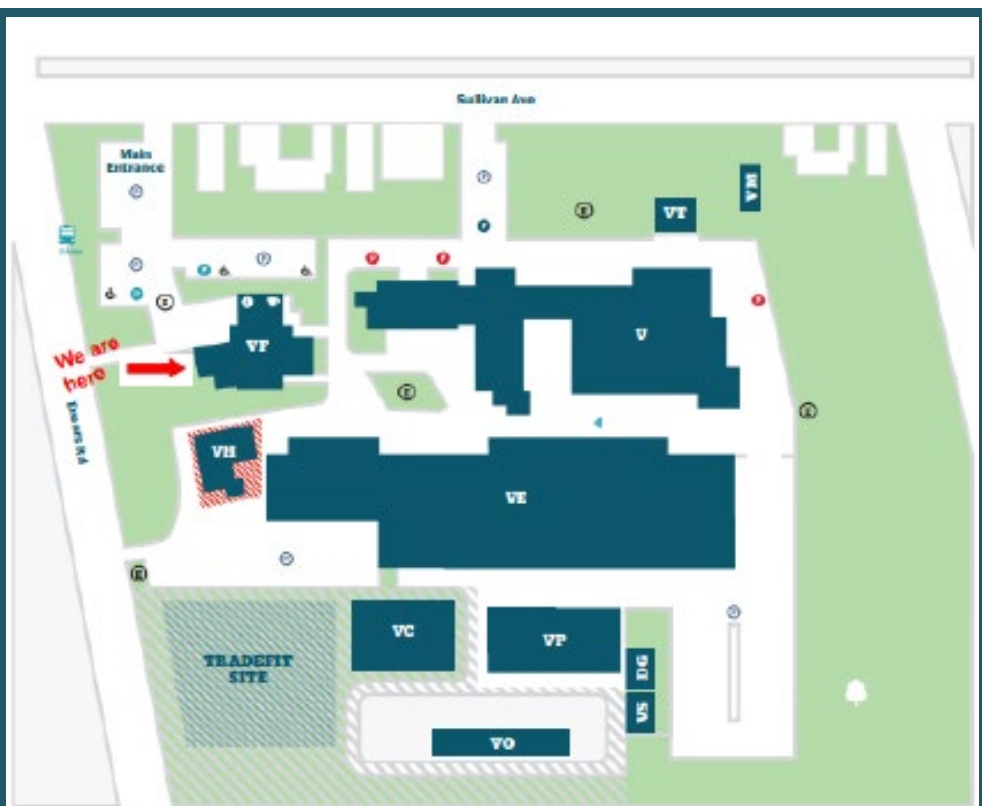

Woolston Campus Ensors Road

V Electrical Trades
Furniture
Joinery / Carpentry
Tutor offices
Administration offices

VC Plumbing
Welding
Fabrication
Automotive engineering
Auto electrical
Manufacturing
Auto body
Collision repair
Automotive refinishing
Painting
Decorating

VF Student Services
Admissions and Counsellors
Library
Cafe

VP Carpentry barn
Drainlaying barn
Plastering barn
Plumbing barn

VO Live area

VC Carpentry barn

VT Timber store

VS Generic class rooms

KEY

Accessible Carpark

Student/Staff Carpark

Visitor Carpark

Fleet Carpark

Corporate Carpark

Cafe

High Vibe Safety Zone Area

Allocated GreenSpace

Fenced Off Post-Disaster Area

One Way Traffic

Evacuation Points