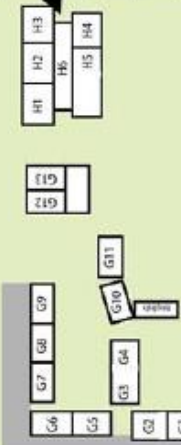

Ara Connect Rangiora RHS Campus

Opening hours 2023

Monday

4:30pm
to
8:00pm

Wednesday

4:30pm
to
8:00pm

**Ara Connect Rangiora
at
Rangiora High School, Room H6**

**125 East Belt, Rangiora
(Entrance off Wales Street)**

(Open for class, enquiries and bookings.)

**For enquiries and cancellations, please contact
0800 24 24 76 or email at araconnect@ara.ac.nz.**

See map on reverse side

Rangiora High School
Map of Campus

Entrance

Wales Street

Rangiora Nursery School

Science Learning Centre

Library

Hill

Administration

Art

Music

Key: Out of Bounds